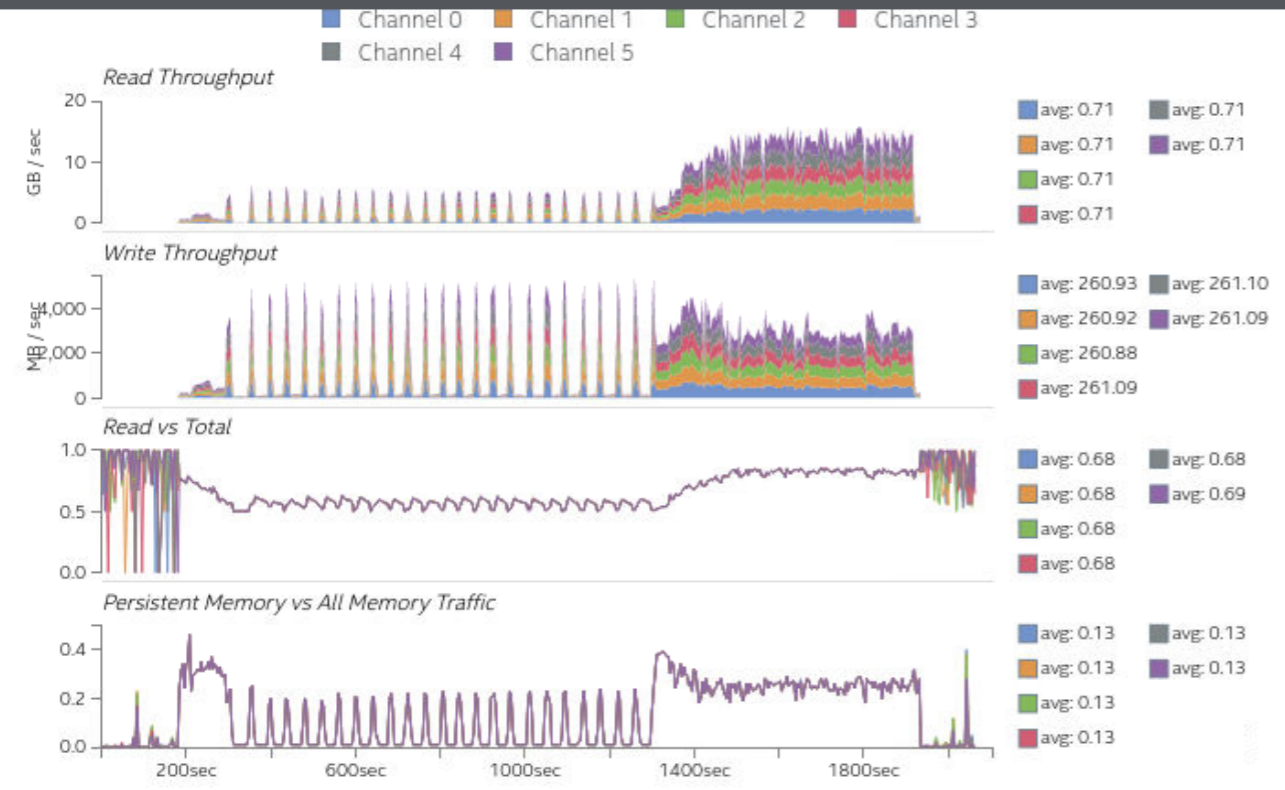

modal_iss + Optane

Johnathan Hung
Kacper Kornet
Arjen Tamerus

Performance

1.8 TB memory consumption, 48 cores

Dataset : demo3_20190626-1210

Select View : Memory

Time Range Selector : Duration = 26 m 25.7 s

Optane + MPI

Dataset : demo3_20190626-1044 

Select View : Memory

Time Range Selector : Duration = 35 m 5.6 s

Optane + OMP