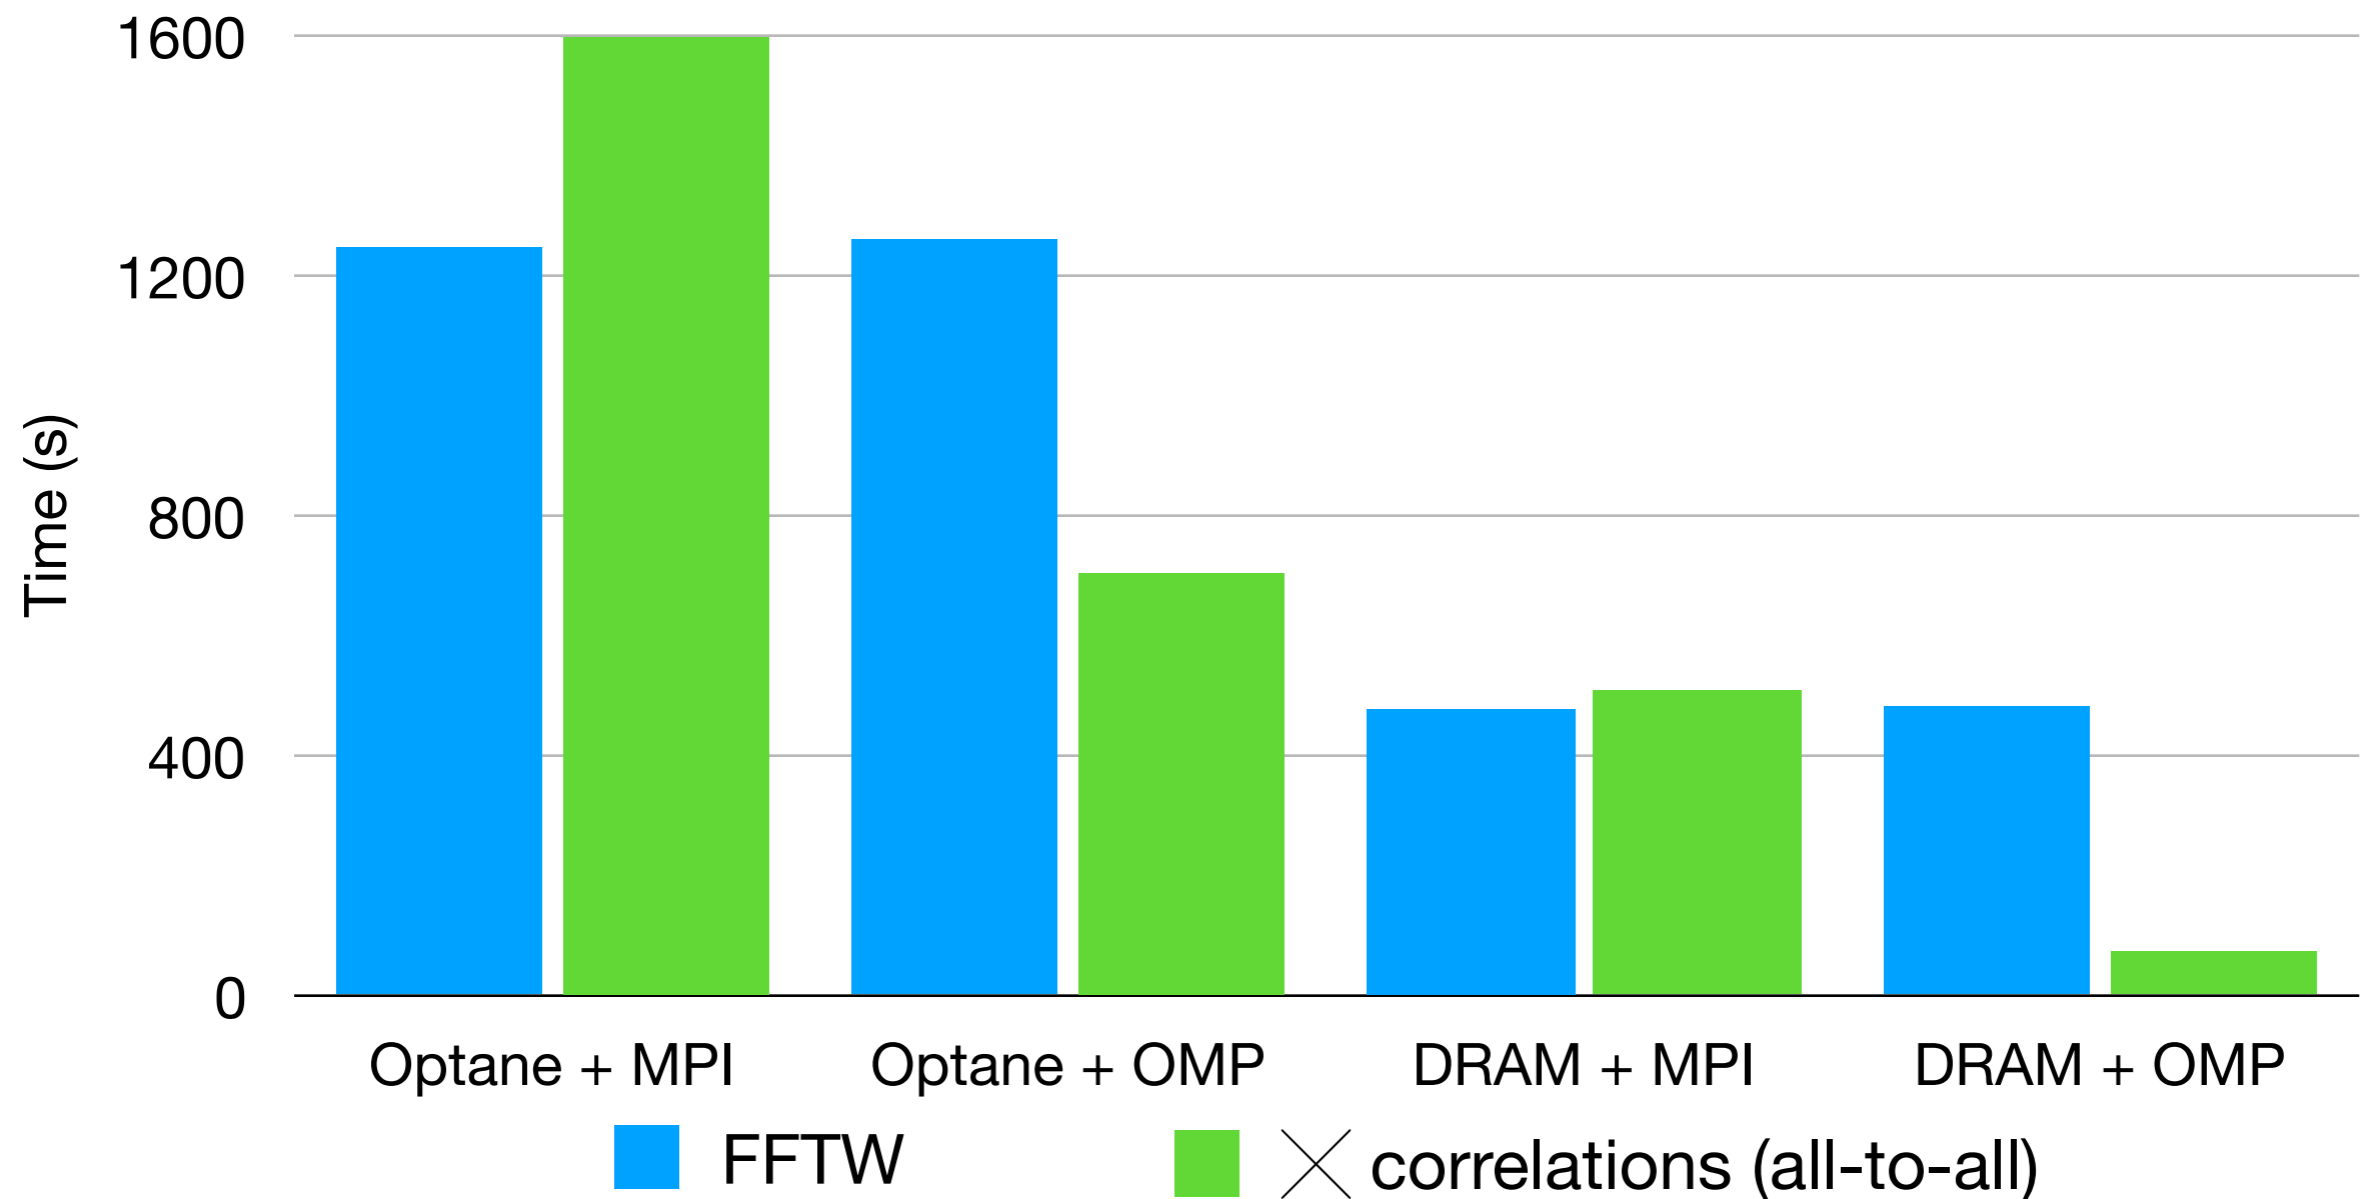

modal_iss + Optane

Johnathan Hung
Kacper Kornet
Arjen Tamerus

Performance

1.8 TB memory consumption, 48 cores

Dataset : demo3_20190626-1210

Select View : Memory

Time Range Selector : Duration = 26 m 25.7 s

Optane + MPI

Dataset : demo3_20190626-1044 

Select View : Memory

Time Range Selector : Duration = 35 m 5.6 s

Optane + OMP