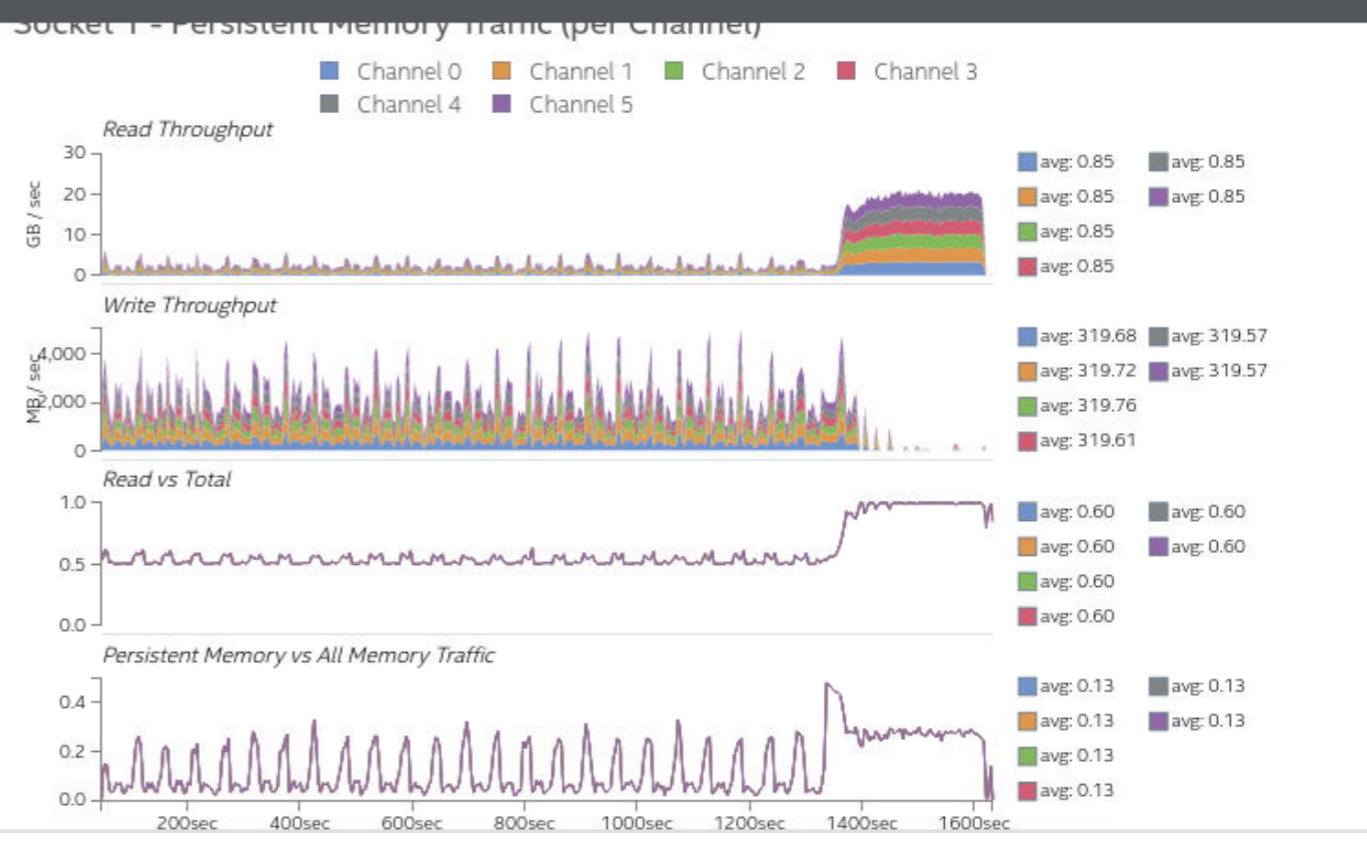

modal_iss + Optane

Johnathan Hung
Kacper Kornet
Arjen Tamerus

Performance

1.8 TB memory consumption, 48 cores

Dataset : demo3_20190626-1210

Select View : Memory

Time Range Selector : Duration = 26 m 25.7 s

Optane + MPI

Dataset : demo3_20190626-1044 

Select View : Memory

Time Range Selector : Duration = 35 m 5.6 s

Optane + OMP