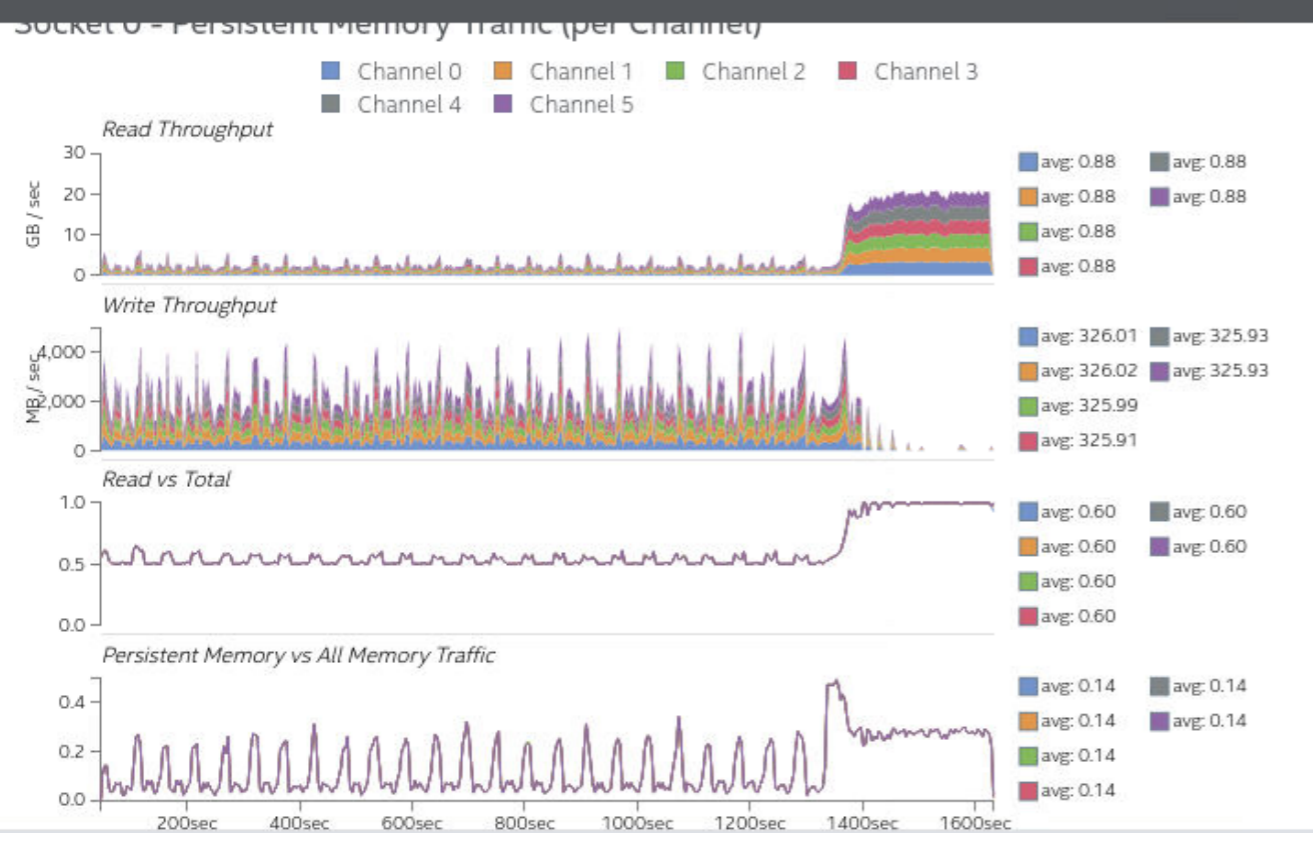

modal_iss + Optane

Johnathan Hung
Kacper Kornet
Arjen Tamerus

Performance

1.8 TB memory consumption, 48 cores

Dataset : demo3_20190626-1210

Select View : Memory

Time Range Selector : Duration = 26 m 25.7 s

Optane + MPI

Dataset : demo3_20190626-1044 

Select View : Memory

Time Range Selector : Duration = 35 m 5.6 s

Optane + OMP